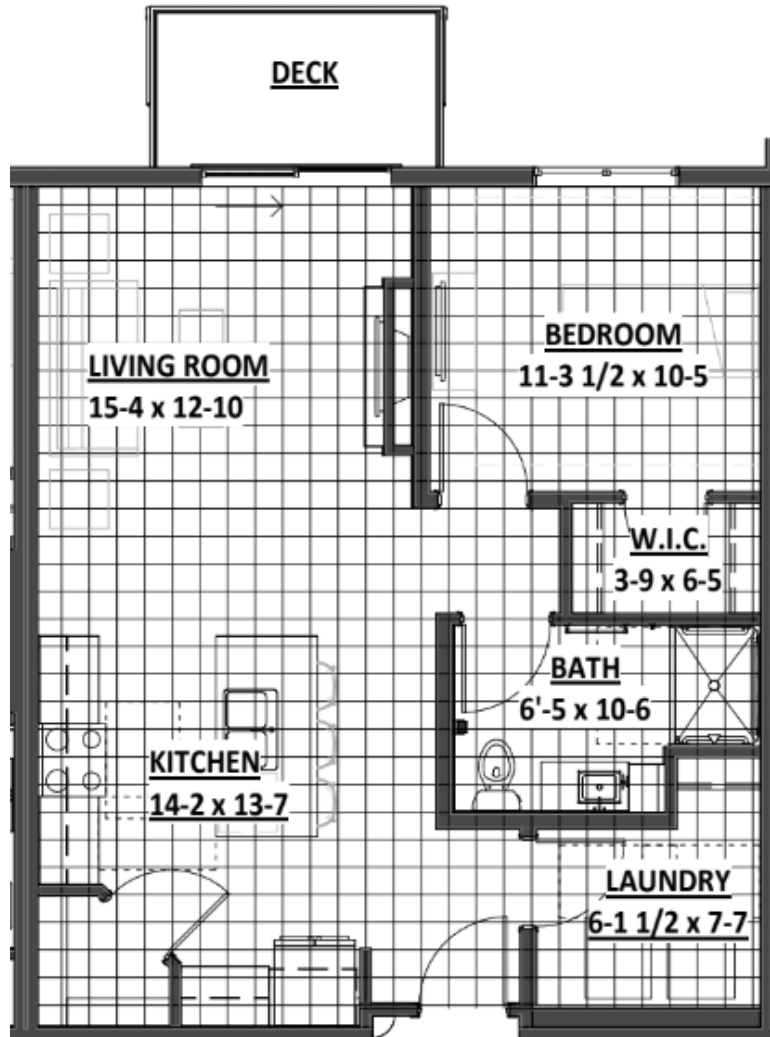

EAGLE CREST NORTH
SENIOR LIVING
An Eagle Crest Community

CANARY

444 SF
Studio

*Square footage is approximate and may vary

EAGLE CREST NORTH
SENIOR LIVING
An Eagle Crest Community

CARDINAL ONE

760 SF

One Bedroom

*Square footage is approximate and may vary

EAGLE CREST NORTH
SENIOR LIVING
An Eagle Crest Community

CARDINAL ONE A

761 SF

One Bedroom

*Square footage is approximate and may vary

EAGLE CREST NORTH
SENIOR LIVING
An Eagle Crest Community

DOVE

889 SF

One Bedroom/Sunroom

*Square footage is approximate and may vary

EAGLE CREST NORTH
SENIOR LIVING
An Eagle Crest Community

KILLDEER

1,073 SF

One Bedroom/Den