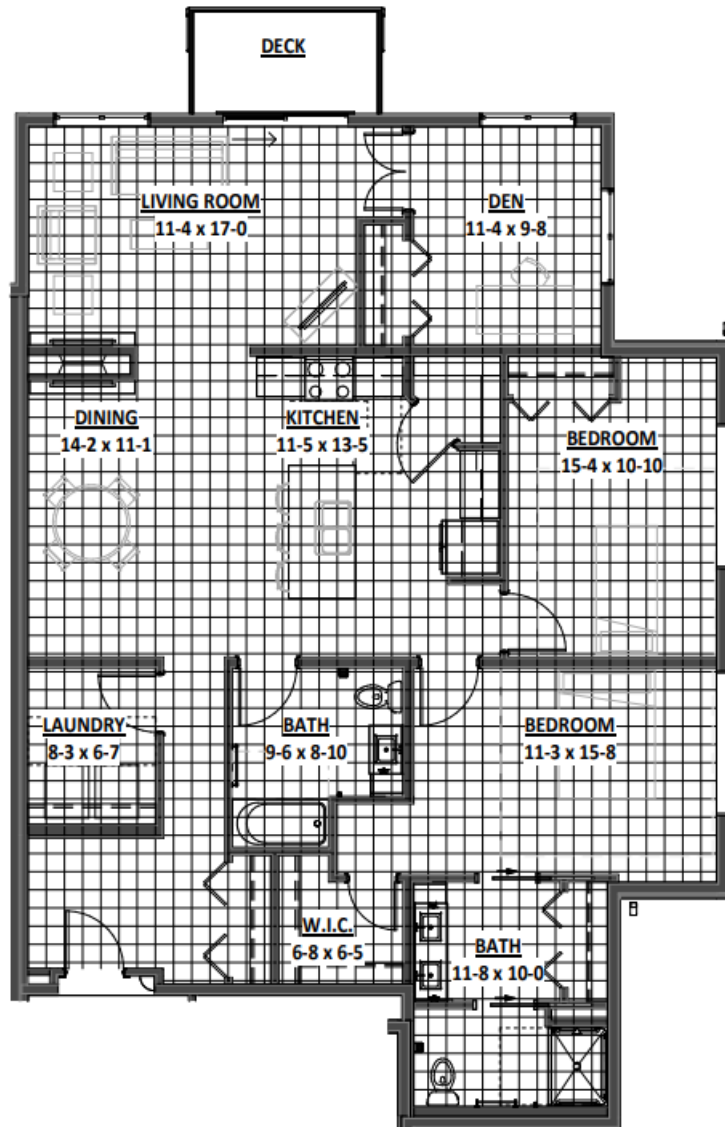

MALLARD

1,261 SF

Two Bedroom

*Square footage is approximate and may vary

EAGLE CREST NORTH
SENIOR LIVING
An Eagle Crest Community

NUTHATCH

1,274 SF

Two Bedroom/Sunroom

*Square footage is approximate and may vary

EAGLE CREST NORTH
SENIOR LIVING
An Eagle Crest Community

LOON

1,484 SF

Two Bedroom/Sunroom

*Square footage is approximate and may vary

EAGLE CREST NORTH
SENIOR LIVING
An Eagle Crest Community

ORIOLE

1,655 SF

Two Bedroom/Den

*Square footage is approximate and may vary