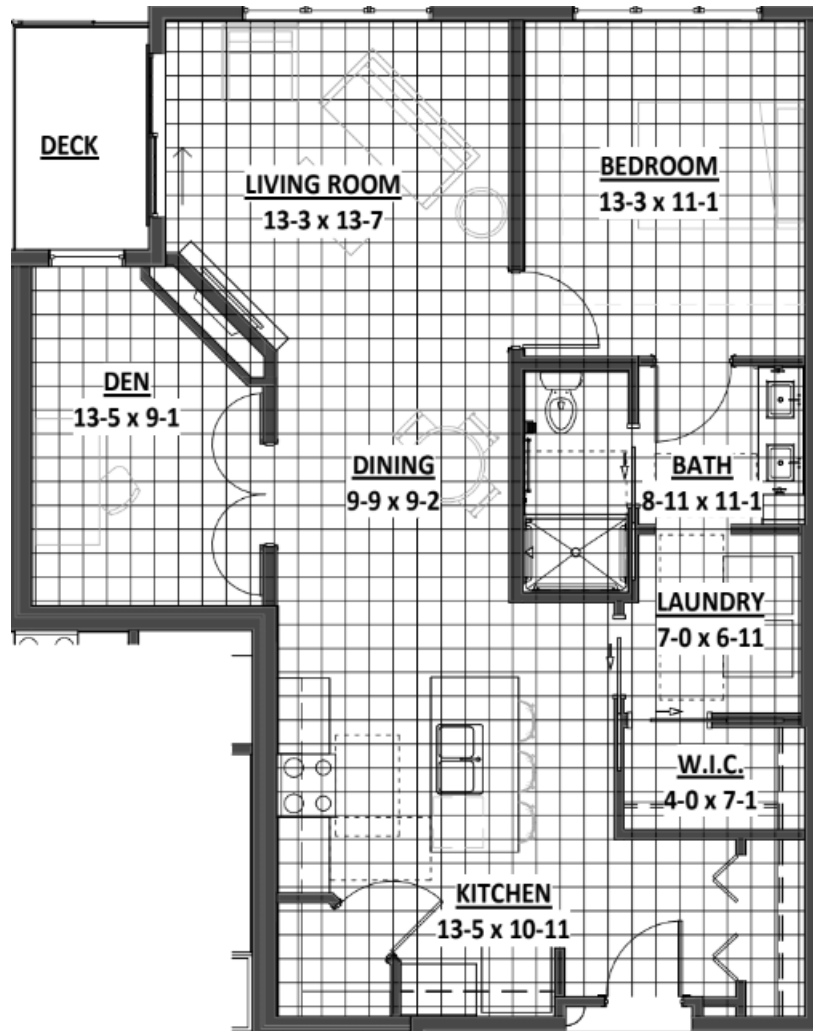

*Square footage is approximate and may vary

EAGLE CREST NORTH
SENIOR LIVING
An Eagle Crest Community

CARDINAL ONE A

761 SF

One Bedroom

*Square footage is approximate and may vary

EAGLE CREST NORTH
SENIOR LIVING
An Eagle Crest Community

DOVE

889 SF

One Bedroom/Sunroom

*Square footage is approximate and may vary

EAGLE CREST NORTH
SENIOR LIVING
An Eagle Crest Community

KILLDEER

1,073 SF

One Bedroom/Den

*Square footage is approximate and may vary

EAGLE CREST NORTH
SENIOR LIVING
An Eagle Crest Community

FALCON

1,196 SF

One Bedroom/Den

*Square footage is approximate and may vary

EAGLE CREST NORTH
SENIOR LIVING
An Eagle Crest Community

MALLARD

1,261 SF

Two Bedroom

*Square footage is approximate and may vary

EAGLE CREST NORTH
SENIOR LIVING
An Eagle Crest Community

NUTHATCH

1,274 SF

Two Bedroom/Sunroom