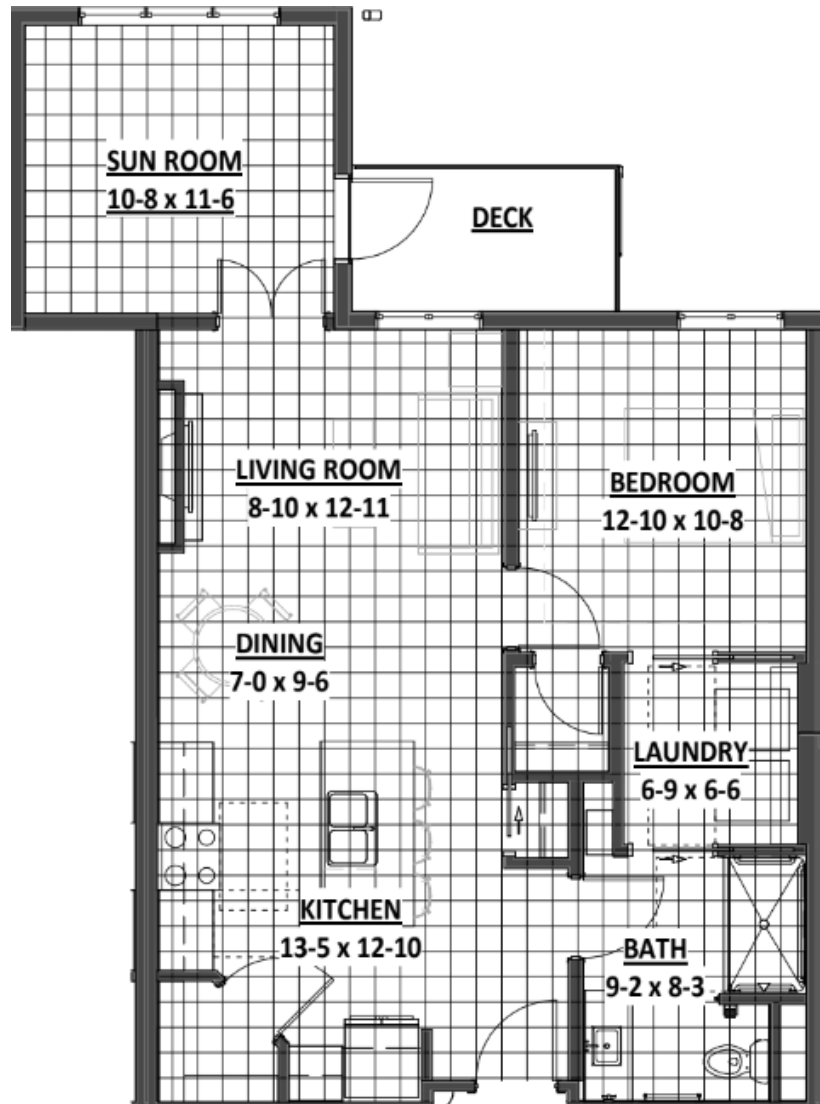

EAGLE CREST NORTH
SENIOR LIVING
An Eagle Crest Community

CANARY

444 SF
Studio

*Square footage is approximate and may vary

EAGLE CREST NORTH
SENIOR LIVING
An Eagle Crest Community

CARDINAL ONE

760 SF

One Bedroom

*Square footage is approximate and may vary

EAGLE CREST NORTH
SENIOR LIVING
An Eagle Crest Community

CARDINAL ONE A

761 SF

One Bedroom

*Square footage is approximate and may vary

EAGLE CREST NORTH
SENIOR LIVING
An Eagle Crest Community

DOVE

889 SF

One Bedroom/Sunroom

*Square footage is approximate and may vary

EAGLE CREST NORTH
SENIOR LIVING
An Eagle Crest Community

KILLDEER

1,073 SF

One Bedroom/Den

*Square footage is approximate and may vary

EAGLE CREST NORTH
SENIOR LIVING
An Eagle Crest Community

FALCON

1,196 SF

One Bedroom/Den

*Square footage is approximate and may vary

EAGLE CREST NORTH
SENIOR LIVING
An Eagle Crest Community