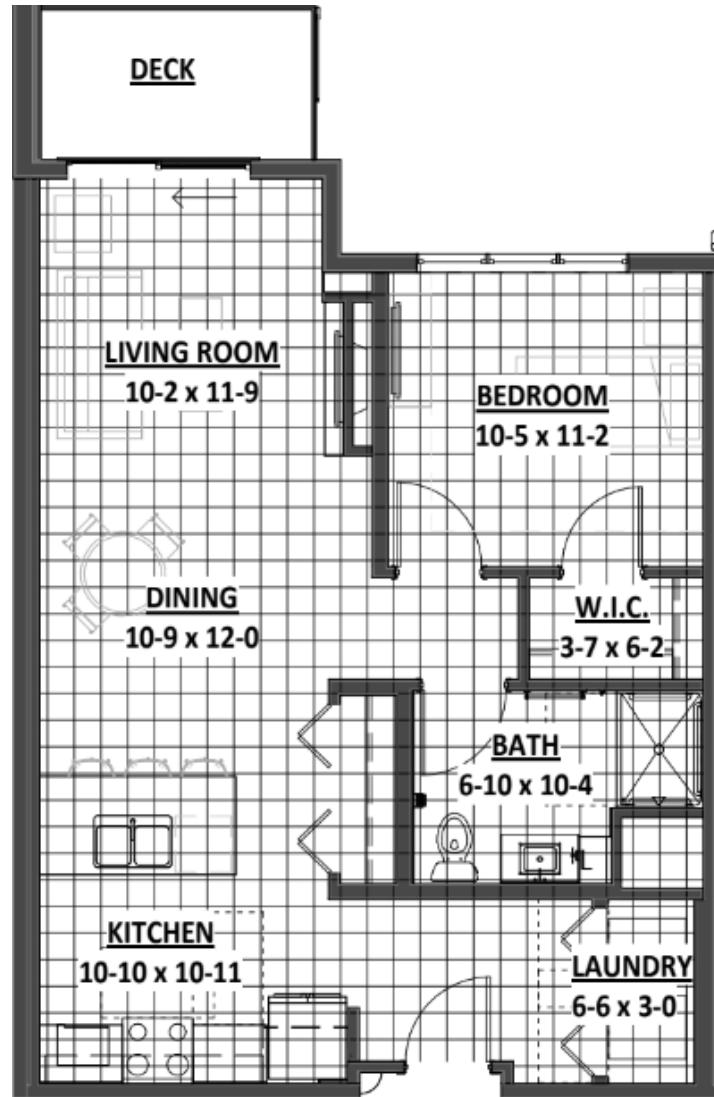

EAGLE CREST NORTH
SENIOR LIVING
An Eagle Crest Community

CANARY

444 SF
Studio

*Square footage is approximate and may vary

EAGLE CREST NORTH
SENIOR LIVING
An Eagle Crest Community

CARDINAL ONE

760 SF

One Bedroom

*Square footage is approximate and may vary

EAGLE CREST NORTH
SENIOR LIVING
An Eagle Crest Community

CARDINAL ONE A

761 SF

One Bedroom

*Square footage is approximate and may vary

EAGLE CREST NORTH
SENIOR LIVING
An Eagle Crest Community

DOVE

889 SF

One Bedroom/Sunroom

*Square footage is approximate and may vary

EAGLE CREST NORTH
SENIOR LIVING
An Eagle Crest Community

KILLDEER

1,073 SF

One Bedroom/Den