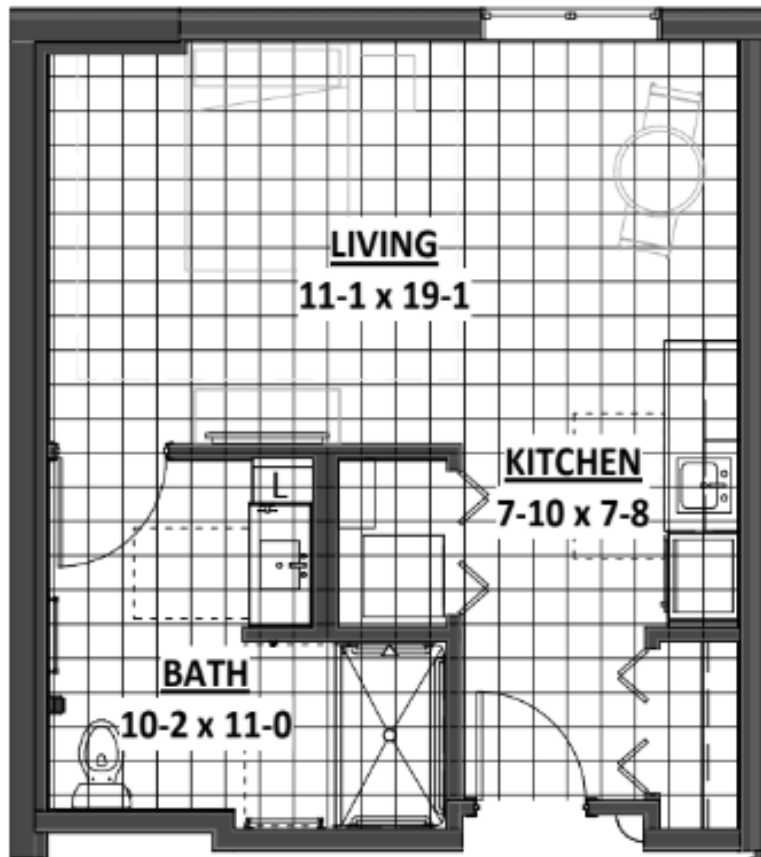

EAGLE CREST NORTH
SENIOR LIVING
An Eagle Crest Community

CANARY

444 SF
Studio

*Square footage is approximate and may vary

EAGLE CREST NORTH
SENIOR LIVING
An Eagle Crest Community

CARDINAL ONE

760 SF

One Bedroom

*Square footage is approximate and may vary

EAGLE CREST NORTH
SENIOR LIVING
An Eagle Crest Community

CARDINAL ONE A

761 SF

One Bedroom

*Square footage is approximate and may vary

EAGLE CREST NORTH
SENIOR LIVING
An Eagle Crest Community