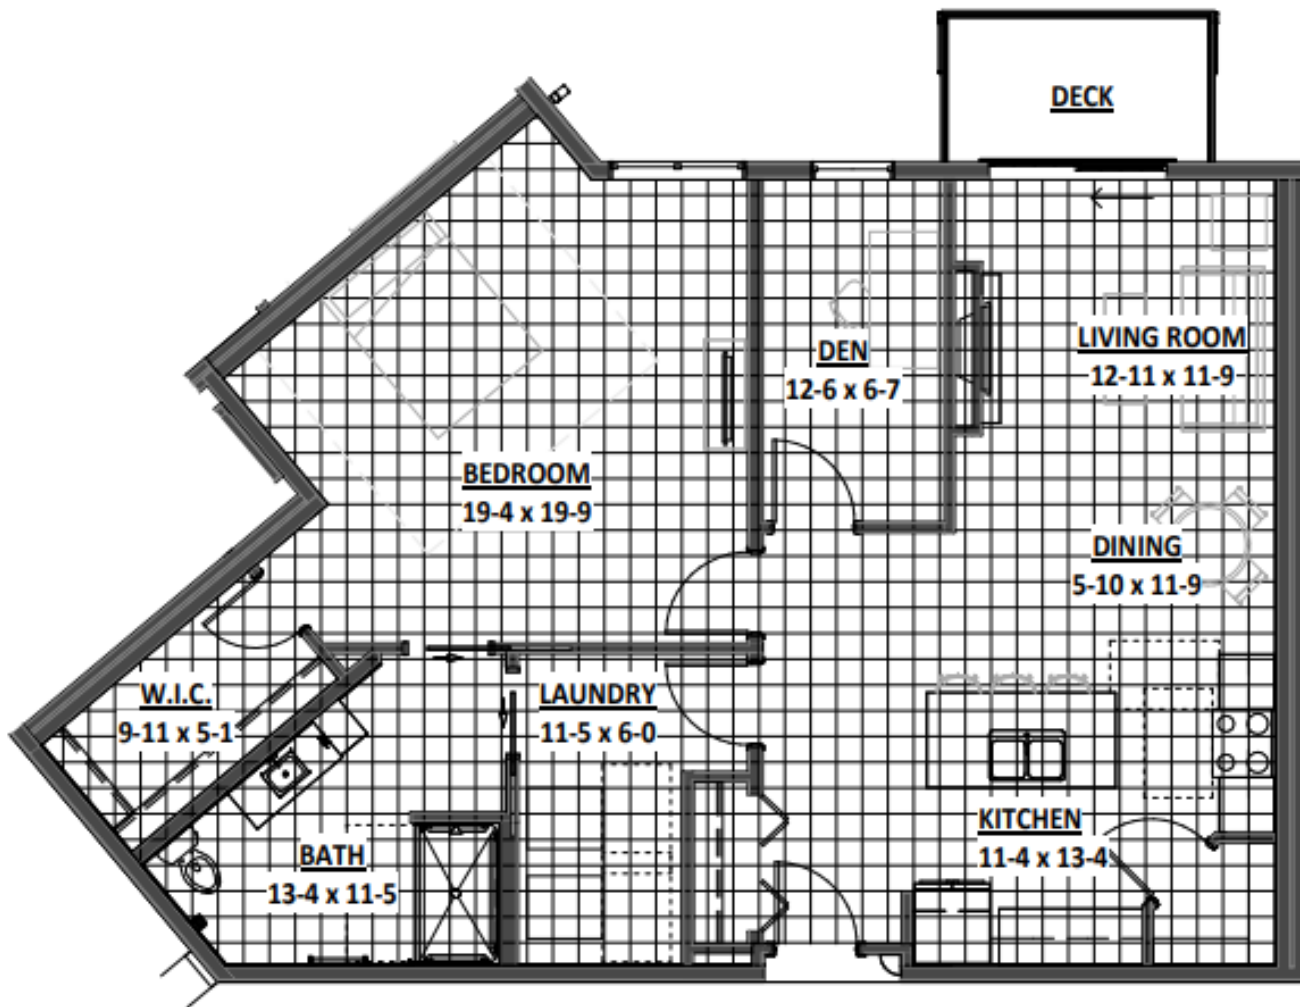

*Square footage is approximate and may vary

EAGLE CREST NORTH
SENIOR LIVING
An Eagle Crest Community

CARDINAL ONE A

761 SF

One Bedroom

*Square footage is approximate and may vary

EAGLE CREST NORTH
SENIOR LIVING
An Eagle Crest Community

DOVE

889 SF

One Bedroom/Sunroom

*Square footage is approximate and may vary

EAGLE CREST NORTH
SENIOR LIVING
An Eagle Crest Community

KILLDEER

1,073 SF

One Bedroom/Den

*Square footage is approximate and may vary

EAGLE CREST NORTH
SENIOR LIVING
An Eagle Crest Community

FALCON

1,196 SF

One Bedroom/Den

*Square footage is approximate and may vary

EAGLE CREST NORTH
SENIOR LIVING
An Eagle Crest Community

MALLARD

1,261 SF

Two Bedroom

*Square footage is approximate and may vary

EAGLE CREST NORTH
SENIOR LIVING
An Eagle Crest Community

NUTHATCH

1,274 SF

Two Bedroom/Sunroom