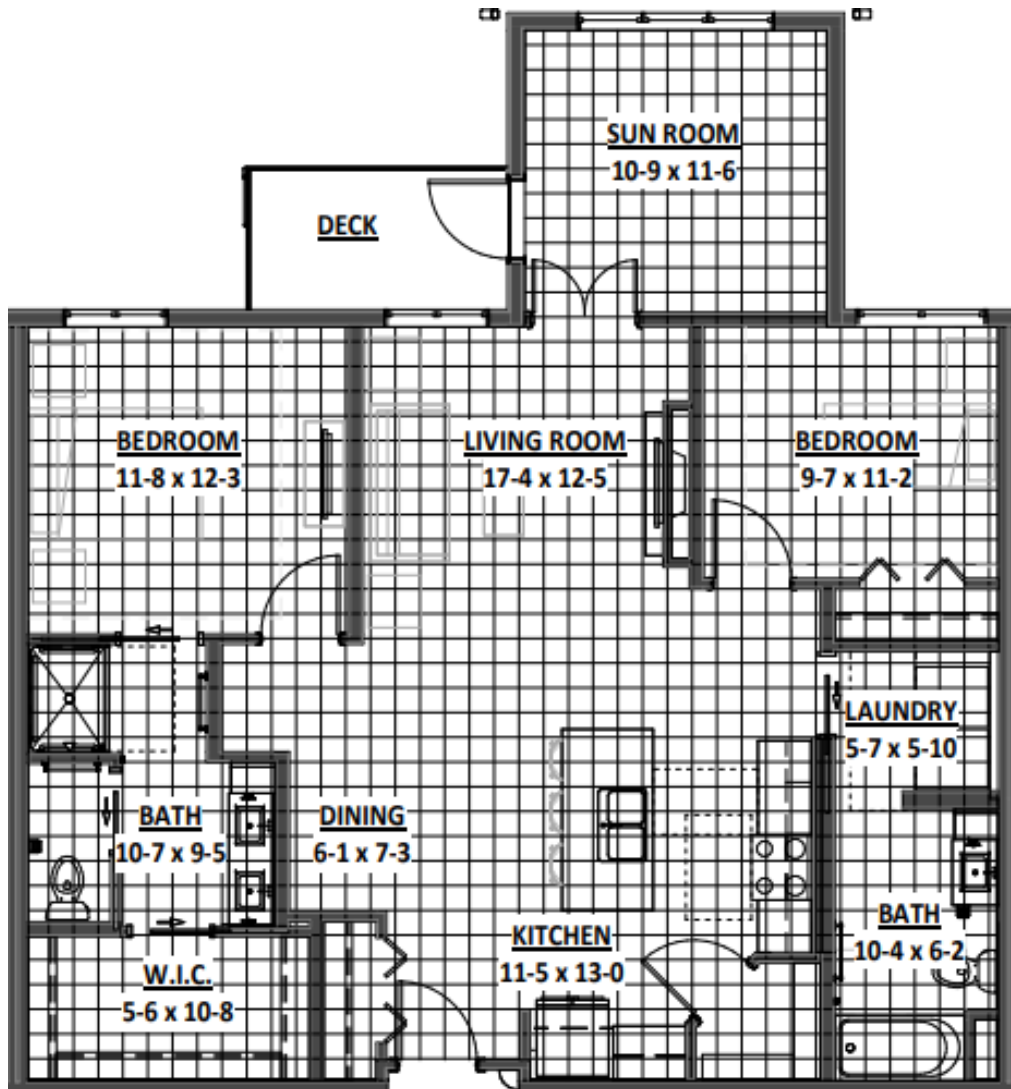

*Square footage is approximate and may vary

EAGLE CREST NORTH
SENIOR LIVING
An Eagle Crest Community

FALCON

1,196 SF

One Bedroom/Den

*Square footage is approximate and may vary

EAGLE CREST NORTH
SENIOR LIVING
An Eagle Crest Community

MALLARD

1,261 SF

Two Bedroom

*Square footage is approximate and may vary

EAGLE CREST NORTH
SENIOR LIVING
An Eagle Crest Community

NUTHATCH

1,274 SF

Two Bedroom/Sunroom

*Square footage is approximate and may vary

EAGLE CREST NORTH
SENIOR LIVING
An Eagle Crest Community

LOON

1,484 SF

Two Bedroom/Sunroom

*Square footage is approximate and may vary

EAGLE CREST NORTH
SENIOR LIVING
An Eagle Crest Community

ORIOLE

1,655 SF

Two Bedroom/Den

*Square footage is approximate and may vary